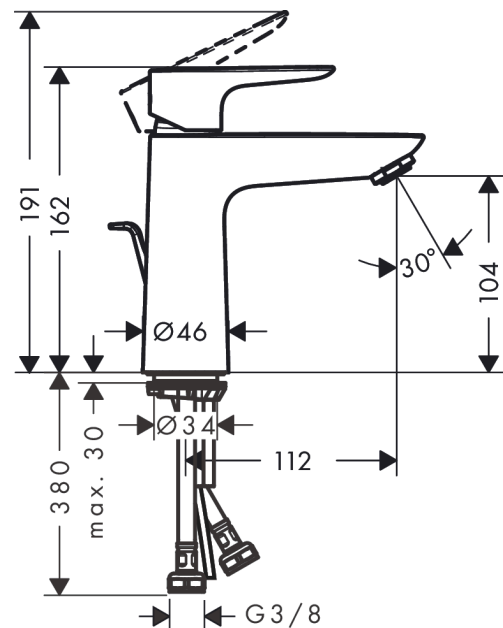

Talis E

Single lever basin mixer 110 CoolStart with pop-up waste set

Surfaces: **Chrome** Article Number: **71713000**

Description

product features

- consists of: single lever basin mixer, waste set
- ComfortZone 110
- projection 112 mm
- spray type: normal spray
- maximum flow rate at 3 bar: 5 l/min
- ceramic cartridge
- temperature limitation adjustable
- suitable for continuous flow water heaters
- pop-up waste set G 1¼
- material waste set: metal
- connection type: G ¾ connections
- connection dimension: DN15
- cold water in middle position

Technology

Design awards

Product image

Scale drawing

Talis E
Single lever basin mixer 110 CoolStart with pop-up waste set
 Surfaces: **Chrome** Article Number: **71713000**

Flowchart

Talis E
Single lever basin mixer 110 CoolStart with pop-up waste set
 Surfaces: **Chrome** Article Number: **71713000**

Exploded Drawing

Year of production: >05/17

Talis E
Single lever basin mixer 110 CoolStart with pop-up waste set
 Surfaces: **Chrome** Article Number: **71713000**

Spare part list

Year of production: >05/17

Pos.	Description	Article Number	Price	PU
1	handle	92688000	-	1
2	screw cover	95704000	-	1
3	flange	92625000	-	1
4	nut	92689000	-	1
5	O-ring 25x1,5	98146000	-	1
6	O-ring 27x1,5	92527000	-	1
7	cartridge, assy	97685000	-	1
8	seal	98865000	-	1
9	adapter for cartridge	92628000	-	1
10	adapter for cartridge	95975000	-	1
11	O-ring 23x2	98398000	-	1
12	aerator M24x1 (5 l/min)	13185000	-	1
13	screw M8 x 68	97736000	-	1
14	seal	97608000	-	1
15	fixing set	96016000	-	1
16	pull rod	96657000	-	1
17	connection hose 450 mm M8x0,75 G3/8	97206000	-	1
18	O-ring 6,6x1,6	93019000	-	1
a	pop up waste	94139000	-	1