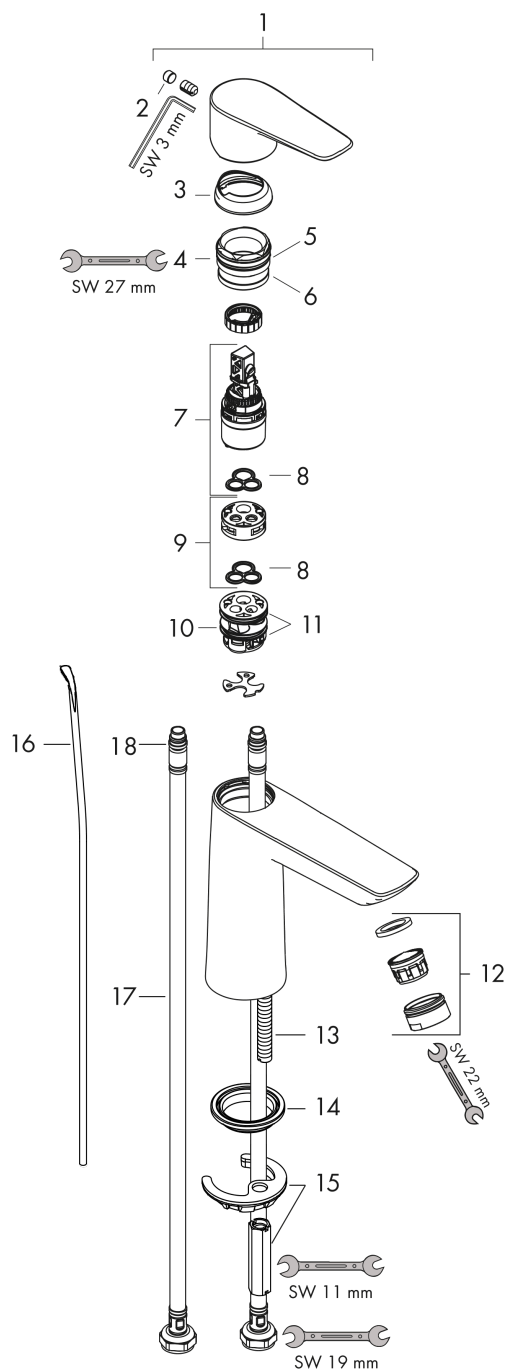

Talis E

Single lever basin mixer 110 CoolStart with pop-up waste set

Surfaces: **Chrome** Article Number: **71713000**

Description

product features

- consists of: single lever basin mixer, waste set
- ComfortZone 110
- projection 112 mm
- spray type: normal spray
- maximum flow rate at 3 bar: 5 l/min
- ceramic cartridge
- temperature limitation adjustable
- suitable for continuous flow water heaters
- pop-up waste set G 1¼
- material waste set: metal
- connection type: G ¾ connections
- connection dimension: DN15
- cold water in middle position

Technology

Design awards

Product image

Scale drawing

Talis E
Single lever basin mixer 110 CoolStart with pop-up waste set
 Surfaces: **Chrome** Article Number: **71713000**

Flowchart

Talis E
Single lever basin mixer 110 CoolStart with pop-up waste set
 Surfaces: **Chrome** Article Number: **71713000**

Exploded Drawing

Year of production: >05/17

Talis E
Single lever basin mixer 110 CoolStart with pop-up waste set
 Surfaces: **Chrome** Article Number: **71713000**

Spare part list

Year of production: >05/17

Pos.	Description	Article Number	Price	PU
1	handle	92688000	-	1
2	screw cover	95704000	-	1
3	flange	92625000	-	1
4	nut	92689000	-	1
5	O-ring 25x1,5	98146000	-	1
6	O-ring 27x1,5	92527000	-	1
7	cartridge, assy	97685000	-	1
8	seal	98865000	-	1
9	adapter for cartridge	92628000	-	1
10	adapter for cartridge	95975000	-	1
11	O-ring 23x2	98398000	-	1
12	aerator M24x1 (5 l/min)	13185000	-	1
13	screw M8 x 68	97736000	-	1
14	seal	97608000	-	1
15	fixing set	96016000	-	1
16	pull rod	96657000	-	1
17	connection hose 450 mm M8x0,75 G3/8	97206000	-	1
18	O-ring 6,6x1,6	93019000	-	1
a	pop up waste	94139000	-	1