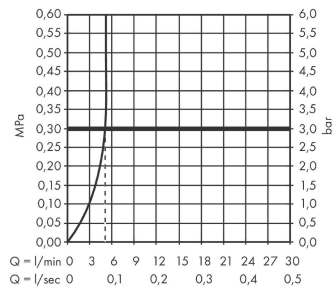

Talis E

Single lever basin mixer 110 CoolStart with pop-up waste set

Surfaces: **Chrome** Article Number: **71713000**

Description

product features

- consists of: single lever basin mixer, waste set
- ComfortZone 110
- projection 112 mm
- spray type: normal spray
- maximum flow rate at 3 bar: 5 l/min
- ceramic cartridge
- temperature limitation adjustable
- suitable for continuous flow water heaters
- pop-up waste set G 1¼
- material waste set: metal
- connection type: G ¾ connections
- connection dimension: DN15
- cold water in middle position

Technology

Design awards

Product image

Scale drawing

Talis E
Single lever basin mixer 110 CoolStart with pop-up waste set
 Surfaces: **Chrome** Article Number: **71713000**

Flowchart

Talis E
Single lever basin mixer 110 CoolStart with pop-up waste set
 Surfaces: **Chrome** Article Number: **71713000**

Exploded Drawing

Year of production: >05/17

Talis E
Single lever basin mixer 110 CoolStart with pop-up waste set
 Surfaces: **Chrome** Article Number: **71713000**

Spare part list

Year of production: >05/17